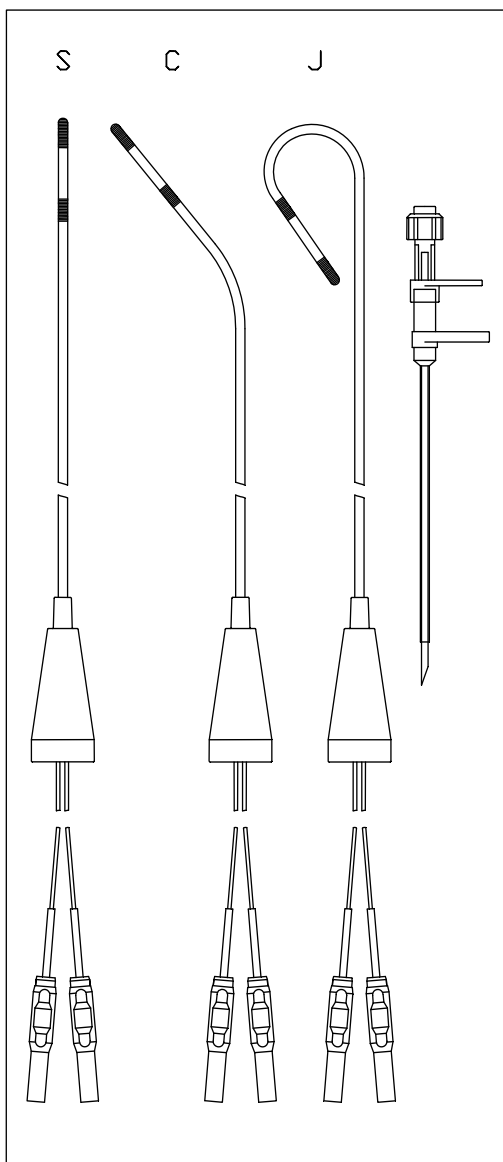

VascoStim Bipolar

Intracardiac electrodes for temporary pacing and electrophysiology

The VascoStim catheters are intravascular catheters for electrophysiological diagnostics and for temporary pacing of the heart, especially in emergencies such as bradyarrhythmia and cardiac conduction system disorder. They can be easily inserted via a peripheral vein.

VascoStim can be positioned quickly, easy and safely and the advantages are good pushability, excellent torque control and positional - stability. VascoStim can be easily user preformed or ordered in traditional shapes.

Technical Data:

Diameter:	5F/1.67mm, 6F/2.0mm
Surface	
Ring/Tip:	15/19mm ² , 19/25mm ²
Spacing of Electrodes:	7mm
Material:	Stainless Steel
Eff. length:	114cm
Isolation:	PEBA, radiopaque
Resistance:	< 60 Ohm
Connector:	shrouded 2mm pins

The components of the system allow an easy and safe adaptation of catheters with touch protected 2mm pin connectors to devices with old 2mm connectors (C), as well as a permanent modification of old 2mm pin hole devices to the new standard by means of screwfixable plugs (A).