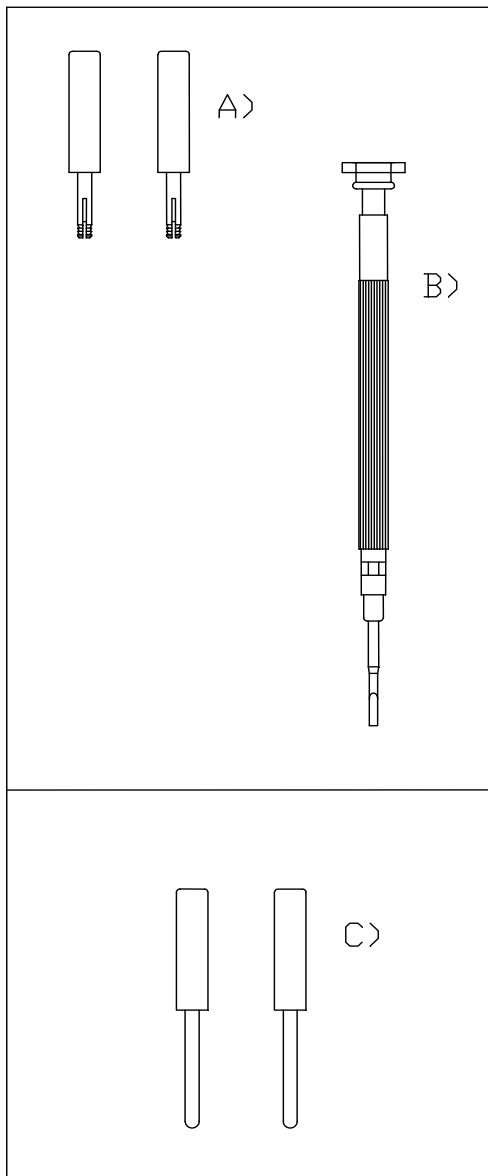

Technical Data:

Diameter:	5F/1.67mm, 6F/2.0mm
Surface	
Ring/Tip:	15/19mm ² , 19/25mm ²
Spacing of Electrodes:	7mm
Material:	Stainless Steel
Eff. length:	114cm
Isolation:	PEBA, radiopaque
Resistance:	< 60 Ohm
Connector:	shrouded 2mm pins

Ordering Informations:

	Product		
501066	VascoStim	2/5F	C
501065	VascoStim	2/5F	J
501061	VascoStim	2/5F	S
501068	VascoStim	2/6F	C
501067	VascoStim	2/6F	J
501062	VascoStim	2/6F	S

This product is double packaged and sterile.

The components of the system allow an easy and safe adaptation of catheters with touch protected 2mm pin connectors to devices with old 2mm connectors (C), as well as a permanent modification of old 2mm pin hole devices to the new standard by means of screwfixable plugs (A).